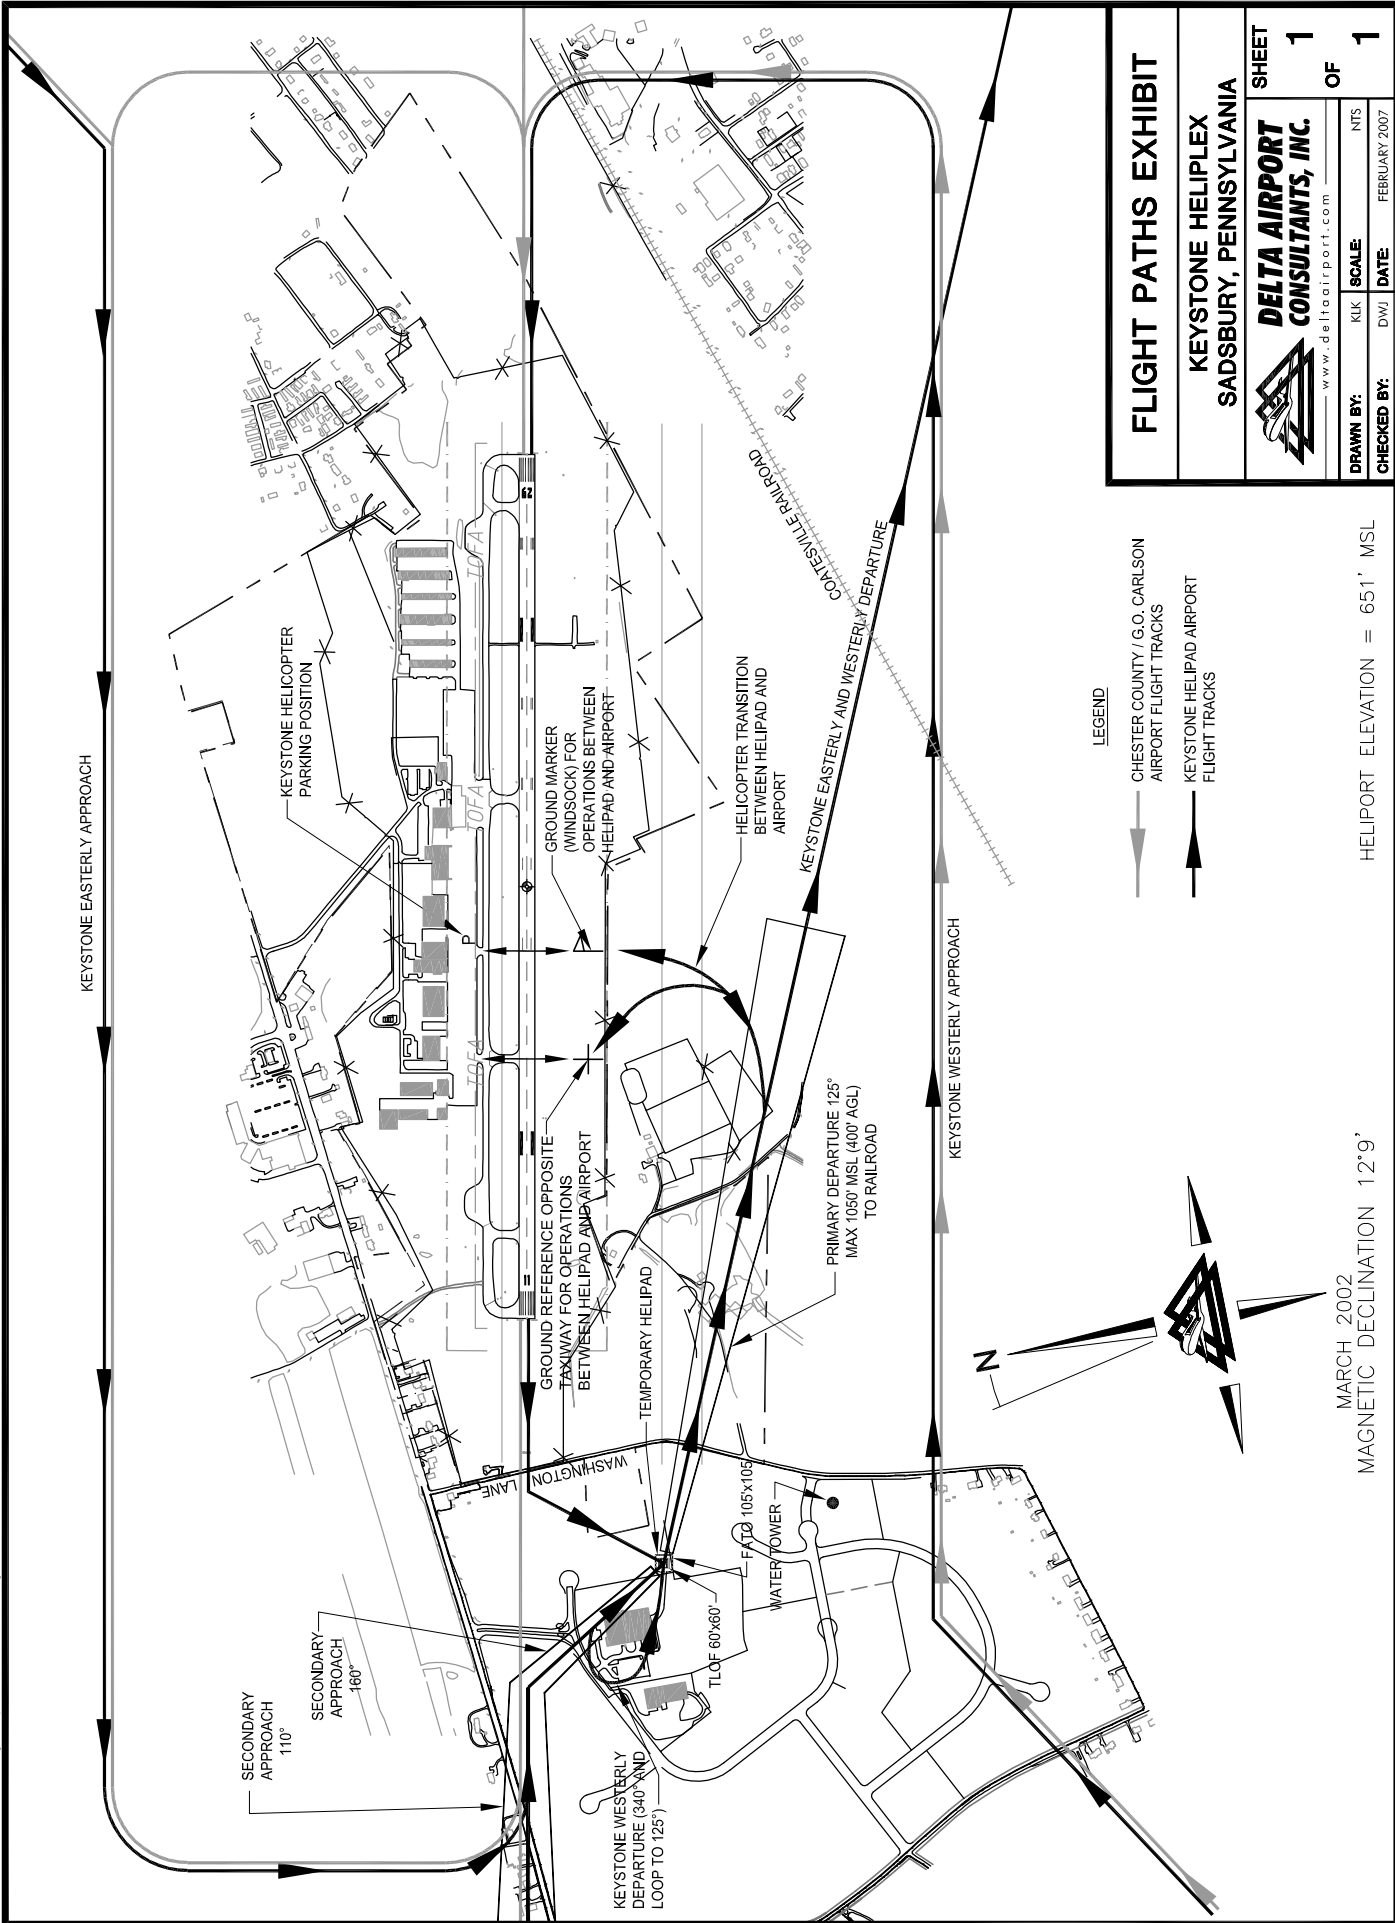

ALL DEPARTURES FROM RUNWAY NO DEPARTURES FROM TAXIWAY

DRAWING: 07046 flight path exhibit.dwg LAYOUT: Exhibit 1

FLIGHT PATHS EXHIBIT	
KEYSTONE HELIPLEX SADSBUURY, PENNSYLVANIA	
 DELTA AIRPORT CONSULTANTS, INC. www.deltaairport.com	
DRAWN BY: KIK	SCALE: NTS
CHECKED BY: DWJ	DATE: FEBRUARY 2007
SHEET 1 OF 1	

HELIPORT ELEVATION = 651' MSL

MARCH 2002
MAGNETIC DECLINATION 12°9'